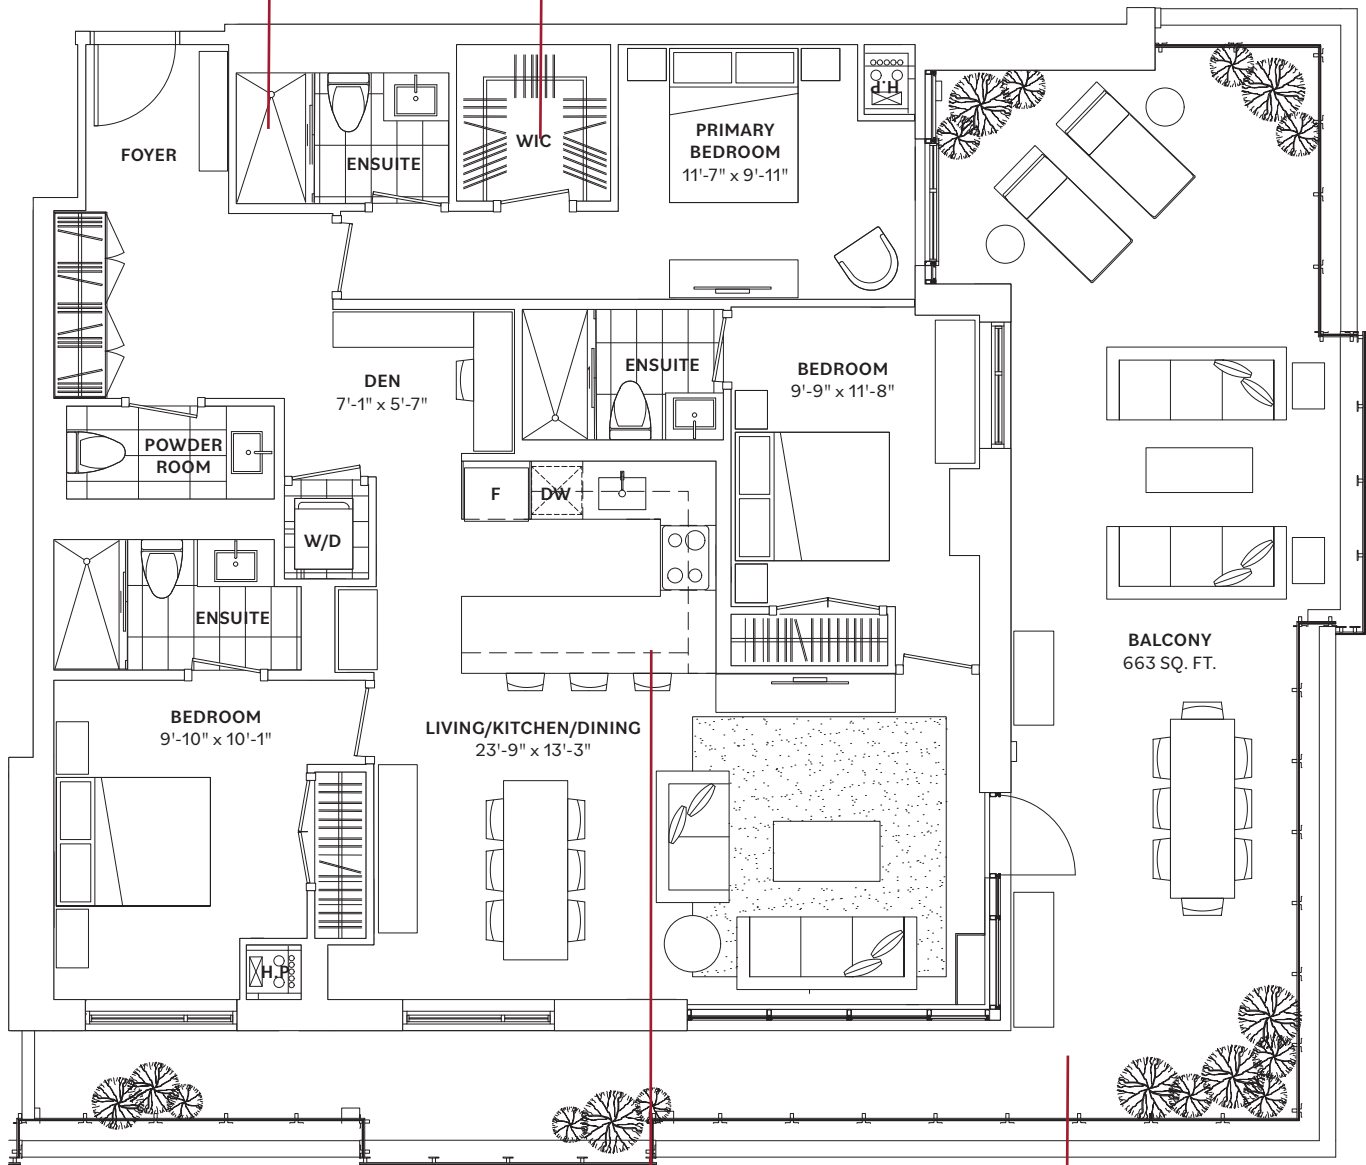

All bedrooms have stunning 3-piece ensuites

Custom designed built-in closet organizers in every bedroom

Designer inspired gourmet kitchen with stainless steel appliances, ideal for entertaining

Huge south facing terrace with unobstructed views